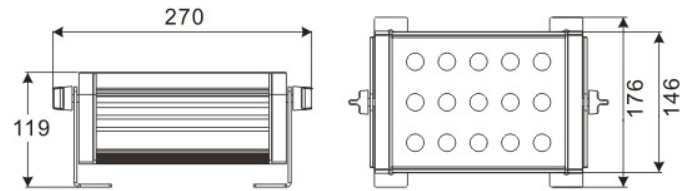

LED Wall Wash Lighting – LR-WW0115

Model No.	LR-WW0115
LED Type	CREE XRE
LED Q'TY.	15
Beam Angle	30°
Minimum luminous flux(lm)	1725
Voltage	120-240V
LED Watt	30W
Environmental Temperature	- 20°C~60°C
Environmental Humidity	0%-95%
Safety Class	I
Safety Type	IP65
Material	Aluminium
Driver	Included